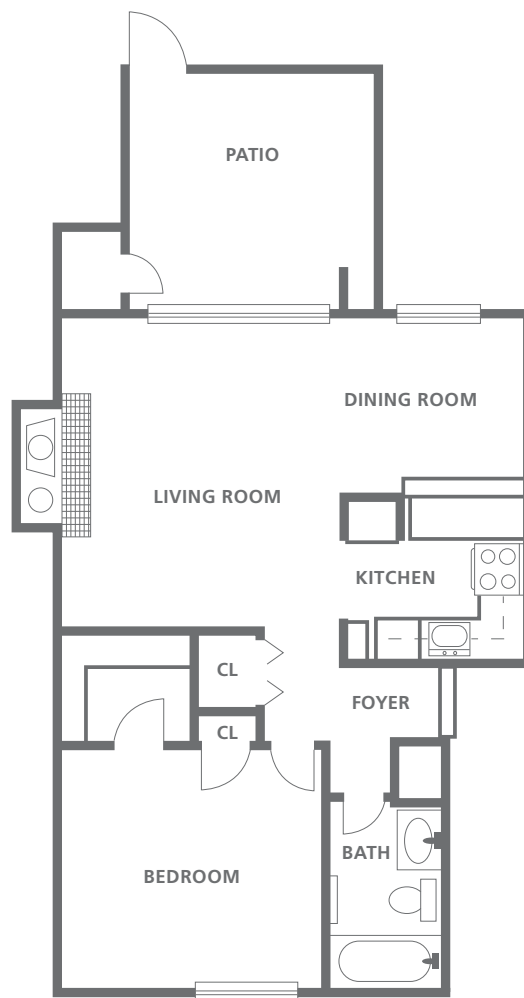

ENCLAVE
AT ADOBE CREEK
APARTMENT HOMES

FLOORPLAN A

1 Bedroom & 1 Bath – 651 square feet

One Lakeville Circle Petaluma, California 94954 Tel. (707) 778-1221 Fax (707) 778-1259
www.EnclaveAdobeCreek.com

ENCLAVE
AT ADOBE CREEK
APARTMENT HOMES

FLOORPLAN B

2 Bedroom & 1 Bath – 885 square feet

One Lakeville Circle Petaluma, California 94954 Tel. (707) 778-1221 Fax (707) 778-1259
www.EnclaveAdobeCreek.com

FLOORPLAN C

2 Bedroom & 1.5 Bath – 1,028 square feet