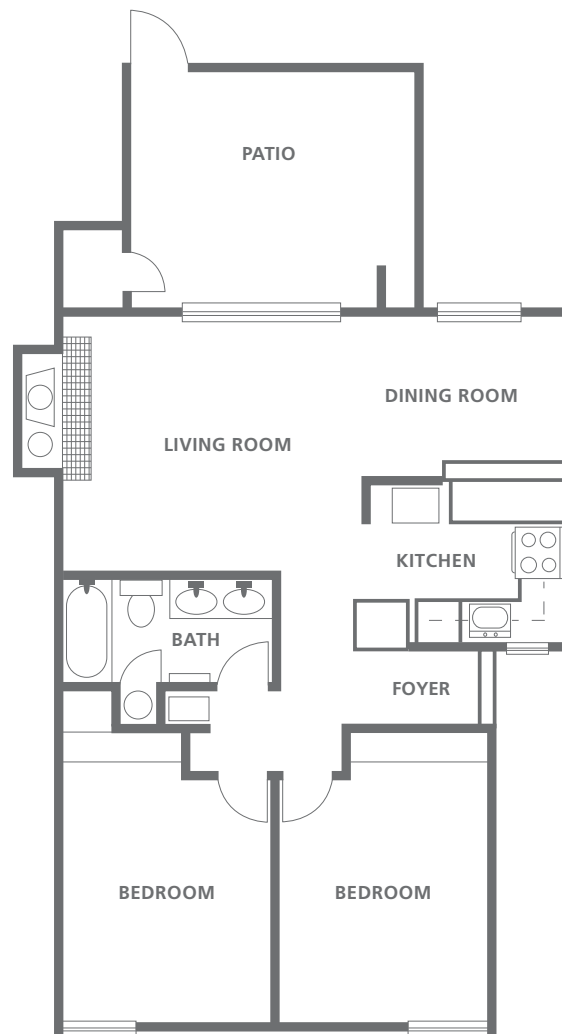

ENCLAVE
AT ADOBE CREEK
APARTMENT HOMES

FLOORPLAN A

1 Bedroom & 1 Bath – 651 square feet

One Lakeville Circle Petaluma, California 94954 Tel. (707) 778-1221 Fax (707) 778-1259
www.EnclaveAdobeCreek.com

ENCLAVE
AT ADOBE CREEK
APARTMENT HOMES

FLOORPLAN B

2 Bedroom & 1 Bath – 885 square feet

One Lakeville Circle Petaluma, California 94954 Tel. (707) 778-1221 Fax (707) 778-1259
www.EnclaveAdobeCreek.com

FLOORPLAN C

2 Bedroom & 1.5 Bath – 1,028 square feet