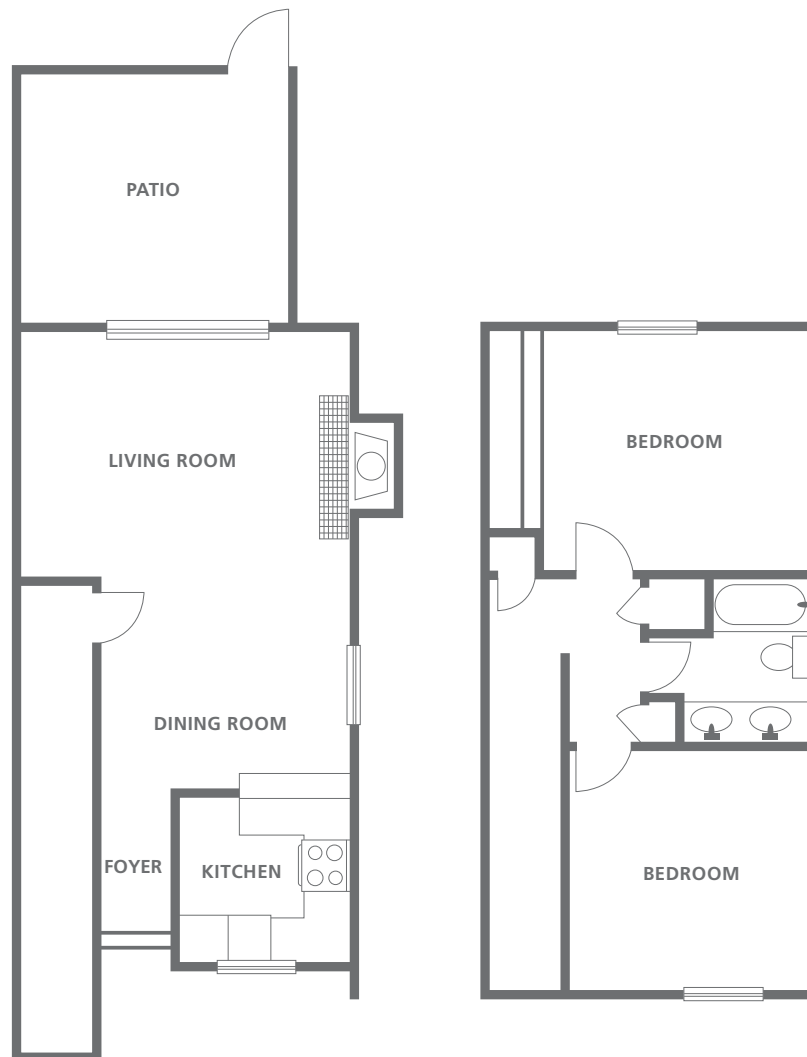

ENCLAVE
AT ADOBE CREEK
APARTMENT HOMES

FLOORPLAN A

1 Bedroom & 1 Bath – 651 square feet

One Lakeville Circle Petaluma, California 94954 Tel. (707) 778-1221 Fax (707) 778-1259
www.EnclaveAdobeCreek.com

ENCLAVE
AT ADOBE CREEK
APARTMENT HOMES

FLOORPLAN B

2 Bedroom & 1 Bath – 885 square feet

One Lakeville Circle Petaluma, California 94954 Tel. (707) 778-1221 Fax (707) 778-1259
www.EnclaveAdobeCreek.com

FLOORPLAN C

2 Bedroom & 1.5 Bath – 1,028 square feet